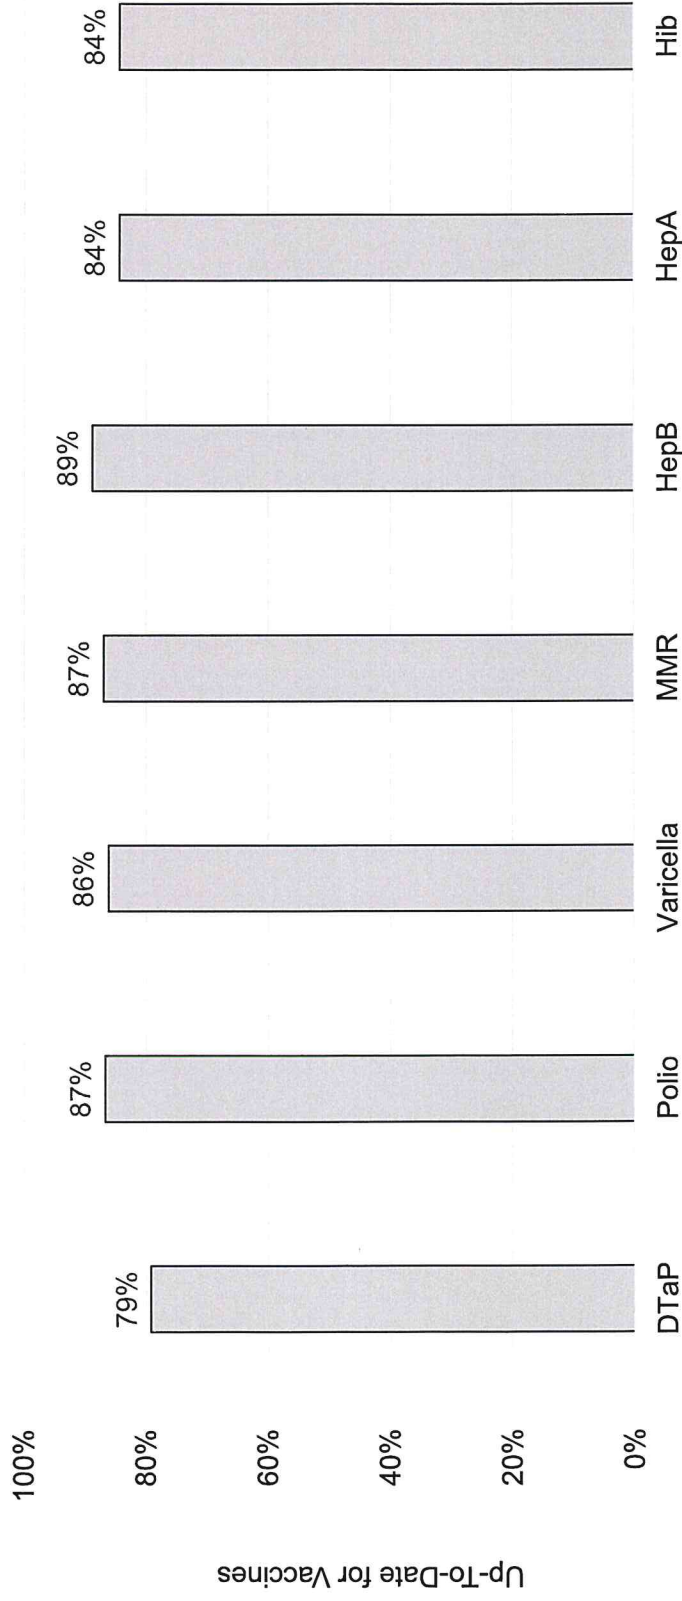

How many kids younger than school-age\* are up-to-date on vaccines in your county?

□ Jefferson County

\*Children age 19 months as of 01/12/2022 through 5 years as of 09/01/2021

Assessment date: 05/02/2022