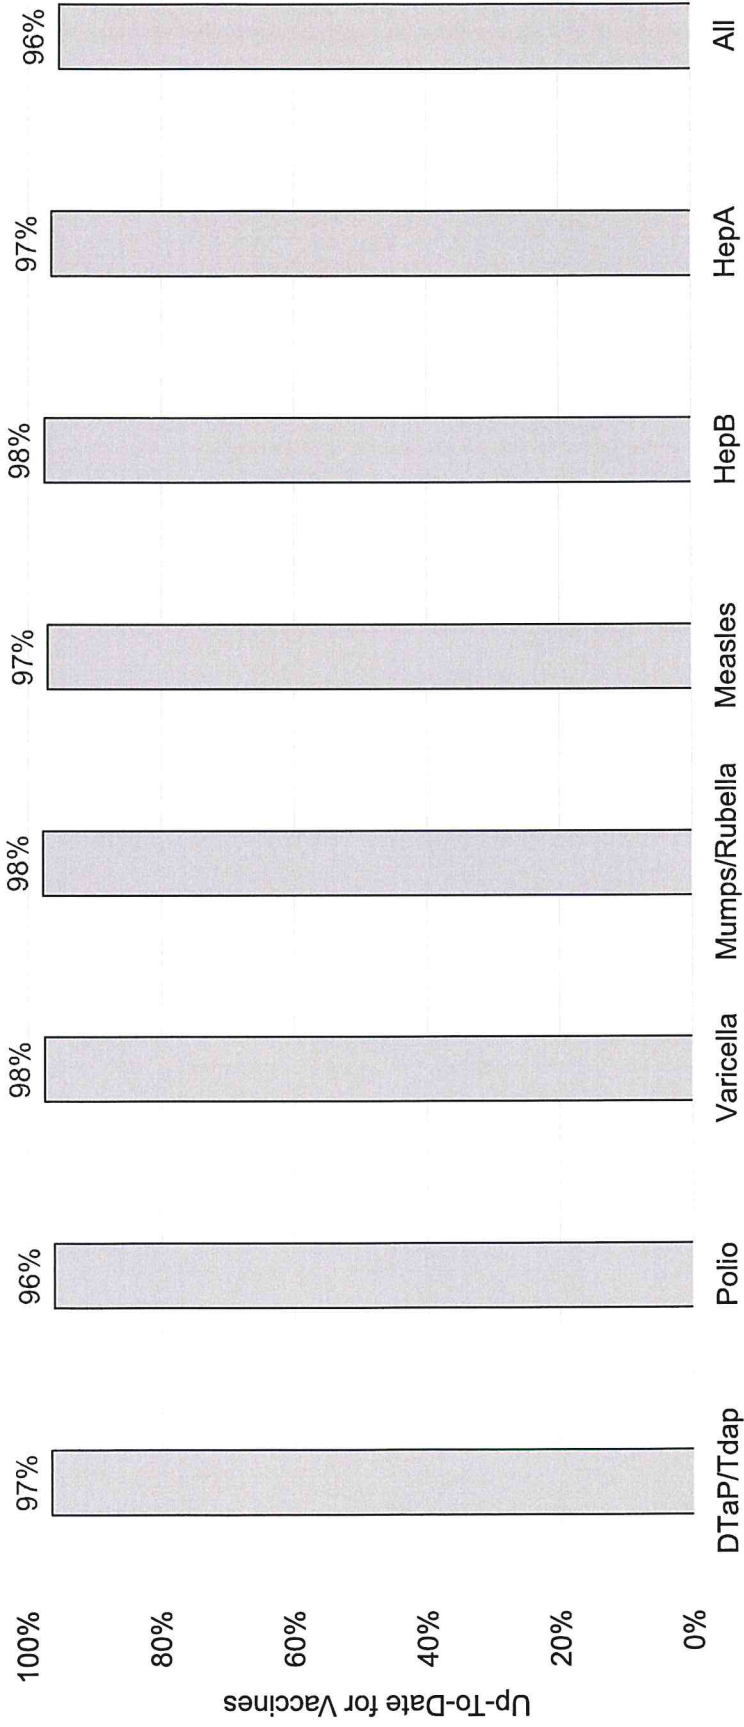

How many school-age kids* are up-to-date on vaccines in your county?

□ Jefferson County

*Kindergarten through 12th grade

Assessment date: 05/02/2022

Data source: Immunization Primary Review Summary Reports